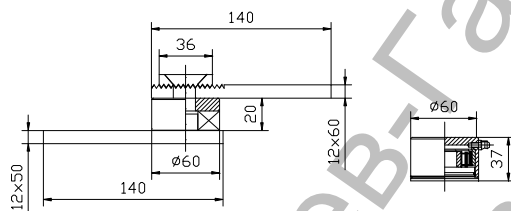

## Панта Estebro® за заваряване за летящи врати с рамо, с лагер, комплект ф 60x220 мм, 590

Cod	Dimens.			Peso máx kg
590	60 mm Juego Jogo-Set-Jeu	1	2,85	600
5902	60 mm Superior Upper-Supérieur	2	4,25	600
5903	60 mm Inferior Lower Inférieur	2	1,45	2000

### Stainless steel Pivot hinge 60 mm with bearing

**Family:** Swing gates

**Material:** Stainless steel AISI 303, Stainless steel AISI 304L

**Finish:** -----

**Maximum weight supported\*:** See table

Description: It is composed of two parts: Upper and Lower. The upper part is installed by welding the square to the upper part of the door and the plate to the frame, otherwise by fitting it into the concrete of the wall. The lower part is welded to the piece installed on the floor and to the lower part of the door, allowing its opening and closing.

\*In perfect conditions of installation, usage and maintenance.

Продукт: [Панта Estebro® за заваряване за летящи врати с рамо, с лагер, комплект ф 60x220 мм, 590](#)

Категория: [Панти за заваряване](#)

Бранд: [Estebro®](#)