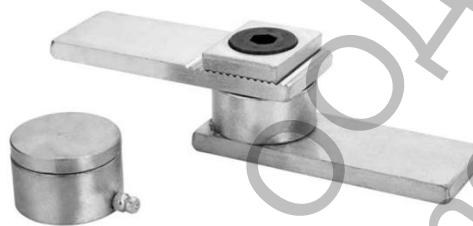

## Панта Estebro® за заваряване за летящи врати с рамо, с лагер, комплект ф 60x220 мм, 590

Cod	Dimens.			Peso máx kg
590	60 mm Juego Jogo-Set-Jeu	1	2,85	600
5902	60 mm Superior Upper-Supérieur	2	4,25	600
5903	60 mm Inferior Lower Inférieur	2	1,45	2000

### Stainless steel Pivot hinge 60 mm with bearing

**Family:** Swing gates

**Material:** Stainless steel AISI 303, Stainless steel AISI 304L

**Finish:** -----

**Maximum weight supported\*:** See table

Description: It is composed of two parts: Upper and Lower. The upper part is installed by welding the square to the upper part of the door and the plate to the frame, otherwise by fitting it into the concrete of the wall. The lower part is welded to the piece installed on the floor and to the lower part of the door, allowing its opening and closing.

\*In perfect conditions of installation, usage and maintenance.

Продукт: [Панта Estebro® за заваряване за летящи врати с рамо, с лагер, комплект ф 60x220 мм, 590](#)

Категория: [Панти за заваряване](#)

Бранд: [Estebro®](#)